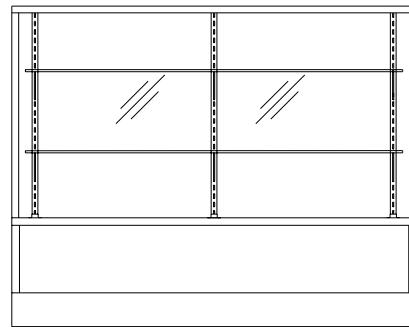

96600 Series Restaurant Case

Features & Finishes:

- Anodized Aluminum Frame
- Tempered Glass Front
- Glass Ends & Top
- Aluminum Framed, Sliding Glass Doors
- Glass Shelves (1-10" & 1-12")
- 4"H Black Kick
- White LPL Finish Base (No Storage)
- Top Light with Lamp and Shield
- 12" Cord, Plug and Switch
- U.L. Listed

96600 Series Restaurant Case

End View

Top View

Rear View

Front View

Model No.	Dimensions: L x D x W	Rows of Shelves	Est. Crated Weight	Case Options
96638-48	48" x 24" x 38"	2	235 lbs.	1. Mirror Ends 2. Std. Finish HPL Base 3. Mirror Doors
96638-59	60" x 24" x 38"	2	260 lbs.	
96638-77	70" x 24" x 38"	2	280 lbs.	