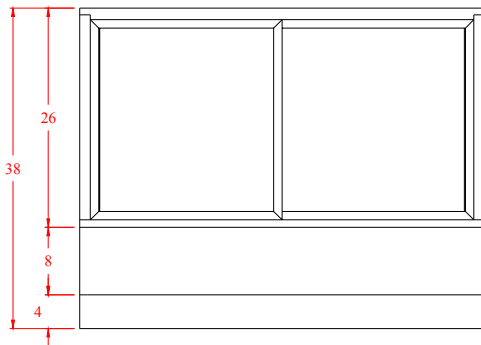

96600 Series Restaurant Case

Features & Finishes:

- Anodized Aluminum Frame
- Tempered Glass Front
- Glass Ends & Top
- Aluminum Framed, Sliding Glass Doors
- Glass Shelves (1-10" & 1-12")
- 4"H Black Kick
- White LPL Finish Base (No Storage)
- Top Light with Lamp and Shield
- 12" Cord, Plug and Switch
- U.L. Listed

96600 Series Restaurant Case

End View

Top View

Rear View

Front View

Model No.	Dimensions: L x D x W	Rows of Shelves	Est. Crated Weight	Case Options
96638-48	48" x 24" x 38"	2	235 lbs.	1. Mirror Ends 2. Std. Finish HPL Base 3. Mirror Doors
96638-59	60" x 24" x 38"	2	260 lbs.	
96638-77	70" x 24" x 38"	2	280 lbs.	