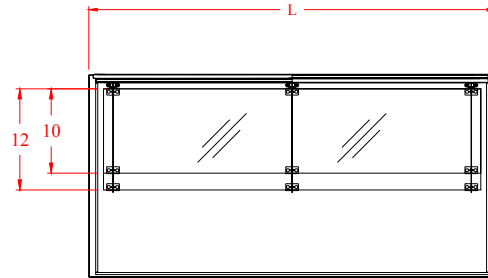

96600 Series Restaurant Case

Features & Finishes:

- Anodized Aluminum Frame
- Tempered Glass Front
- Glass Ends & Top
- Aluminum Framed, Sliding Glass Doors
- Glass Shelves (1-10" & 1-12")
- 4"H Black Kick
- White LPL Finish Base (No Storage)
- Top Light with Lamp and Shield
- 12" Cord, Plug and Switch
- U.L. Listed

96600 Series Restaurant Case

End View

Top View

Rear View

Front View

Model No.	Dimensions: L x D x W	Rows of Shelves	Est. Crated Weight	Case Options
96638-48	48" x 24" x 38"	2	235 lbs.	1. Mirror Ends 2. Std. Finish HPL Base 3. Mirror Doors
96638-59	60" x 24" x 38"	2	260 lbs.	
96638-77	70" x 24" x 38"	2	280 lbs.	