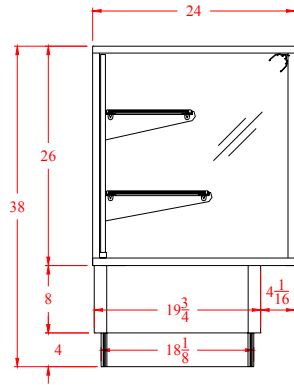

96600 Series Restaurant Case

Features & Finishes:

- Anodized Aluminum Frame
- Tempered Glass Front
- Glass Ends & Top
- Aluminum Framed, Sliding Glass Doors
- Glass Shelves (1-10" & 1-12")
- 4"H Black Kick
- White LPL Finish Base (No Storage)
- Top Light with Lamp and Shield
- 12" Cord, Plug and Switch
- U.L. Listed

96600 Series Restaurant Case

End View

Top View

Rear View

Front View

Model No.	Dimensions: L x D x W	Rows of Shelves	Est. Crated Weight	Case Options
96638-48	48" x 24" x 38"	2	235 lbs.	1. Mirror Ends 2. Std. Finish HPL Base 3. Mirror Doors
96638-59	60" x 24" x 38"	2	260 lbs.	
96638-77	70" x 24" x 38"	2	280 lbs.	